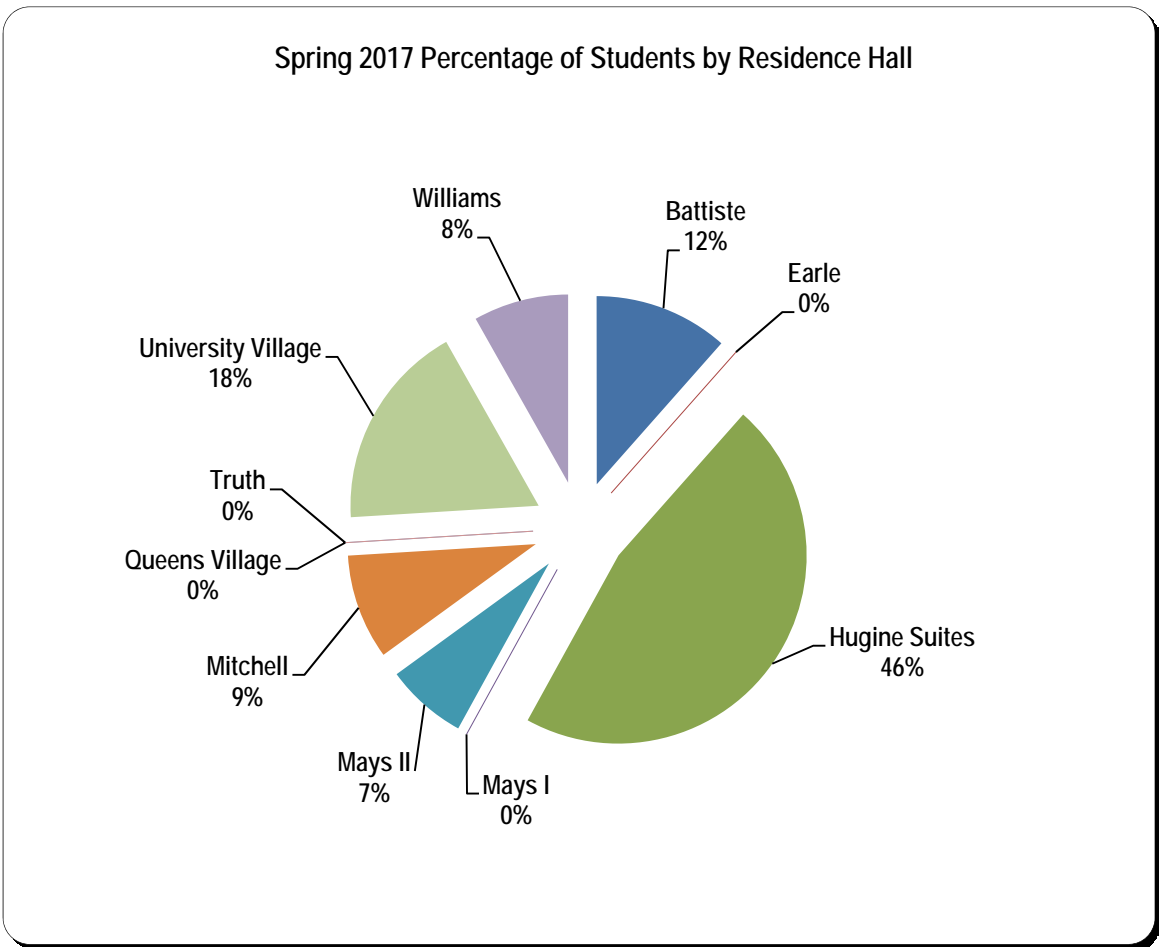

Headcount of Students by Campus Residency Spring 2017 Semester

Residence Hall	Capacity	Occupancy
Battiste	200	175
Earle	N/A	N/A
Hugine Suites	755	705
Mays I	N/A	N/A
Mays II	130	106
Mitchell	156	137
Queens Village	N/A	N/A
Truth	N/A	N/A
University Village	288	270
Williams	140	124
Total	1,669	1,517