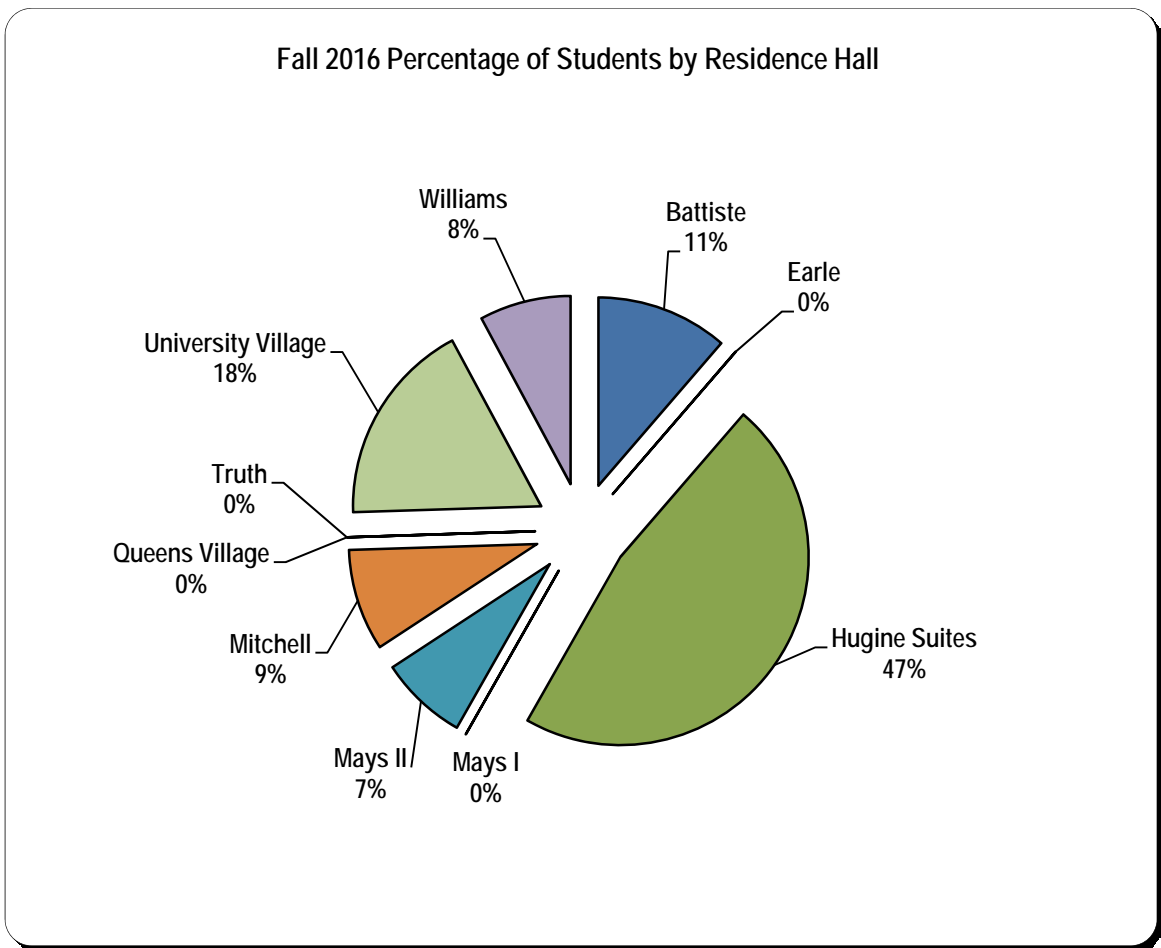

Headcount of Students by Campus Residency Fall 2016 Semester

Residence Hall	Capacity	Occupancy
Battiste	195	179
Earle	N/A	N/A
Hugine Suites	752	741
Mays I	N/A	N/A
Mays II	130	119
Mitchell	150	138
Queens Village	N/A	N/A
Truth	N/A	N/A
University Village	279	279
Williams	135	124
Total	1,641	1,580