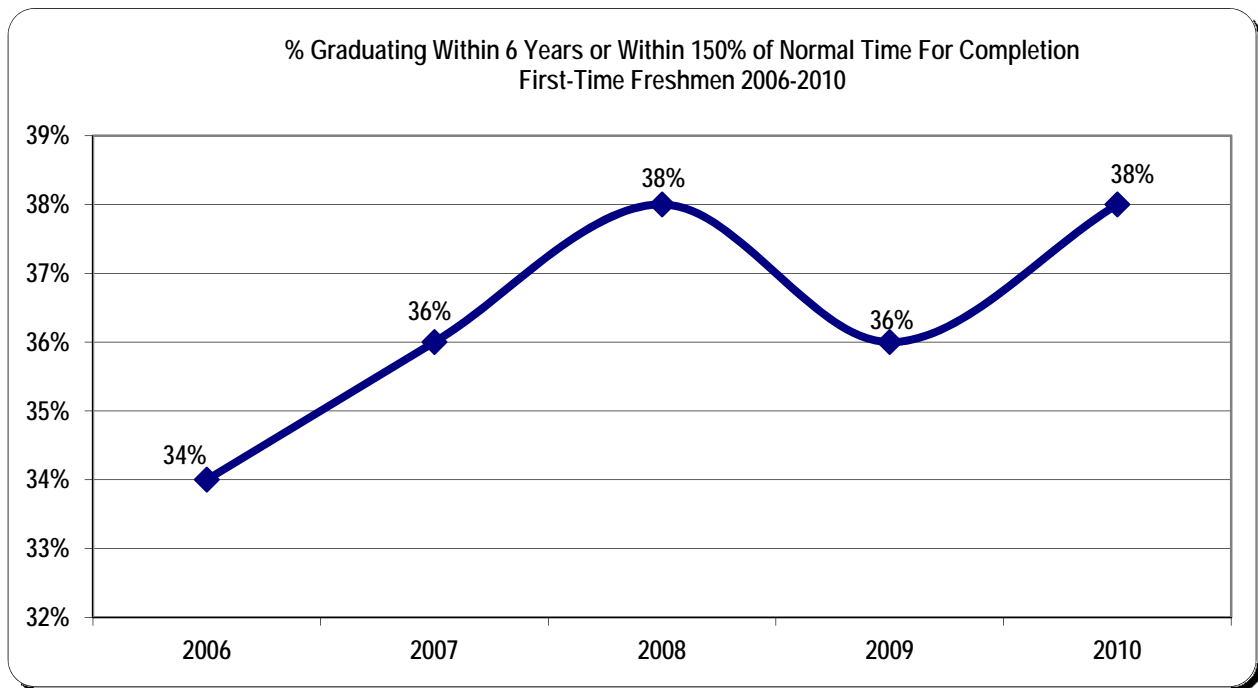

**SOUTH CAROLINA STATE UNIVERSITY
GRADUATION RATES INFORMATION
FIRST-TIME FRESHMEN 2006 - 2010**

Number and Percent of Degree Seeking First-Time, Full-Time Freshmen Entering Fall Term and Graduating with a Bachelor's Degree within 150% of Normal Time for Completion

Fall Term	Number of First-Time Freshmen*	Number Graduating Within 4 Years	% Graduating Within 4 Years	Number Graduating Within 5 Years	% Graduating Within 5 Years	Number Graduating Within 6 Years	% Graduating Within 6 Years or Within 150% of Normal Time for Completion
2006	870	134	15%	118	29%	46	34% (298 of 870)
2007	1,292	177	14%	201	29%	83	36% (461 of 1,292)
2008	923	138	15%	146	31%	69	38% (353 of 923)
2009	713	106	15%	100	29%	51	36% (257 of 713)
2010	817	156	19%	117	33%	41	38% (314 of 817)