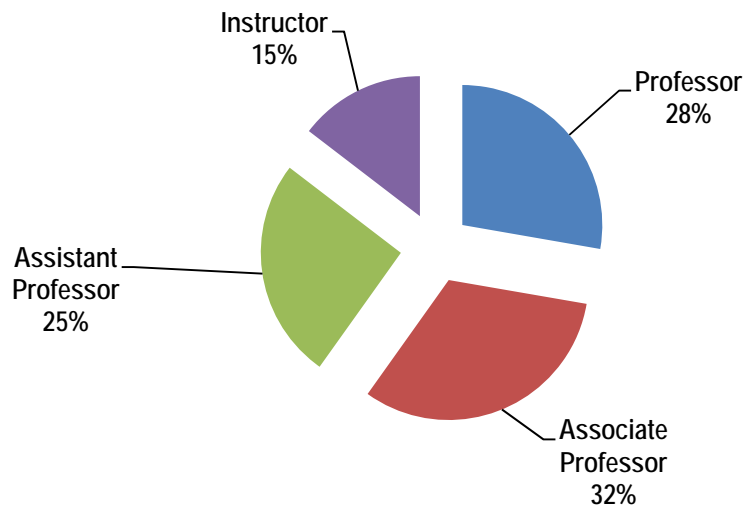

FULL-TIME INSTRUCTIONAL FACULTY BY RANK

Fall 2012 – 2016

RANK	Fall 2012	Fall 2013	Fall 2014	Fall 2015	Fall 2016
Professor	46	44	45	38	38
Associate Professor	65	65	45	46	44
Assistant Professor	63	60	61	33	35
Instructor	33	30	24	19	20
Lecturer	0	0	0	0	0
TOTAL	207	199	175	136	137

Fall 2016 Percentage of Full-Time Instructional Faculty by Rank

Sources: CHEMIS Comparison of Full-Time Instructional Faculty by Rank and Summary Salary Report