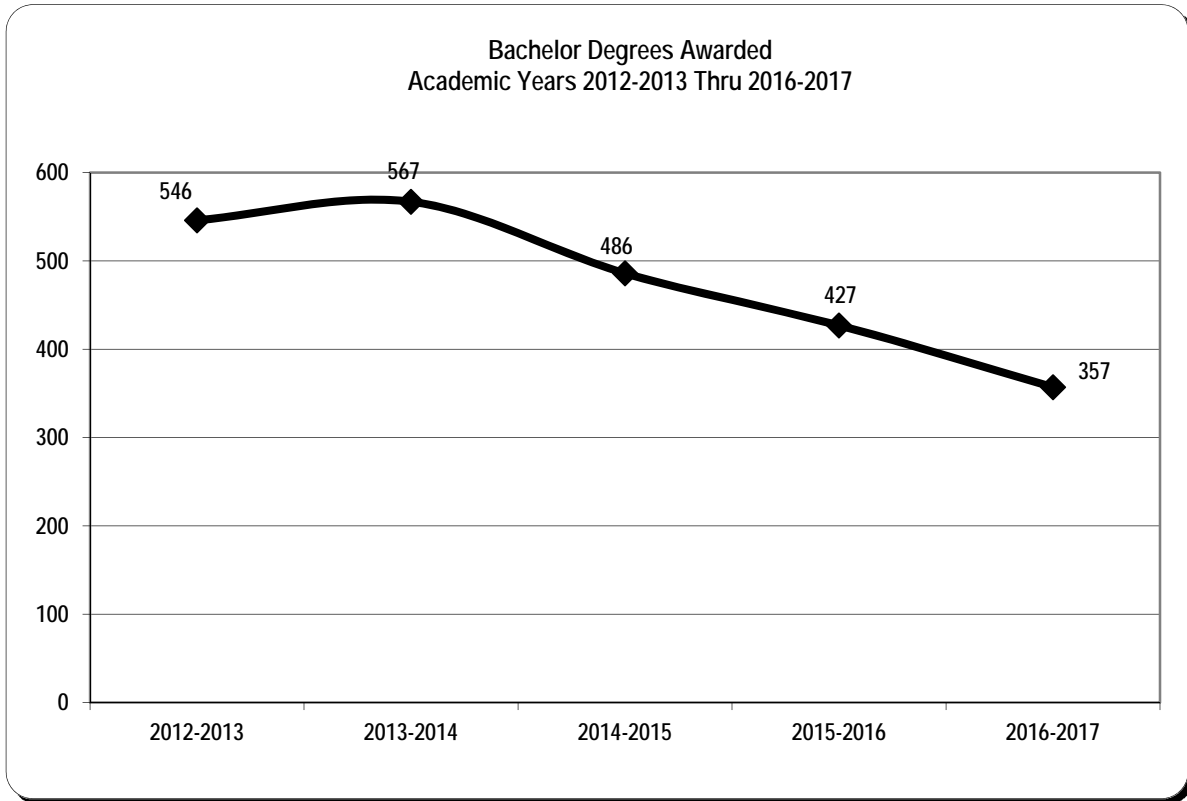

DEGREES AWARDED BY CATEGORY