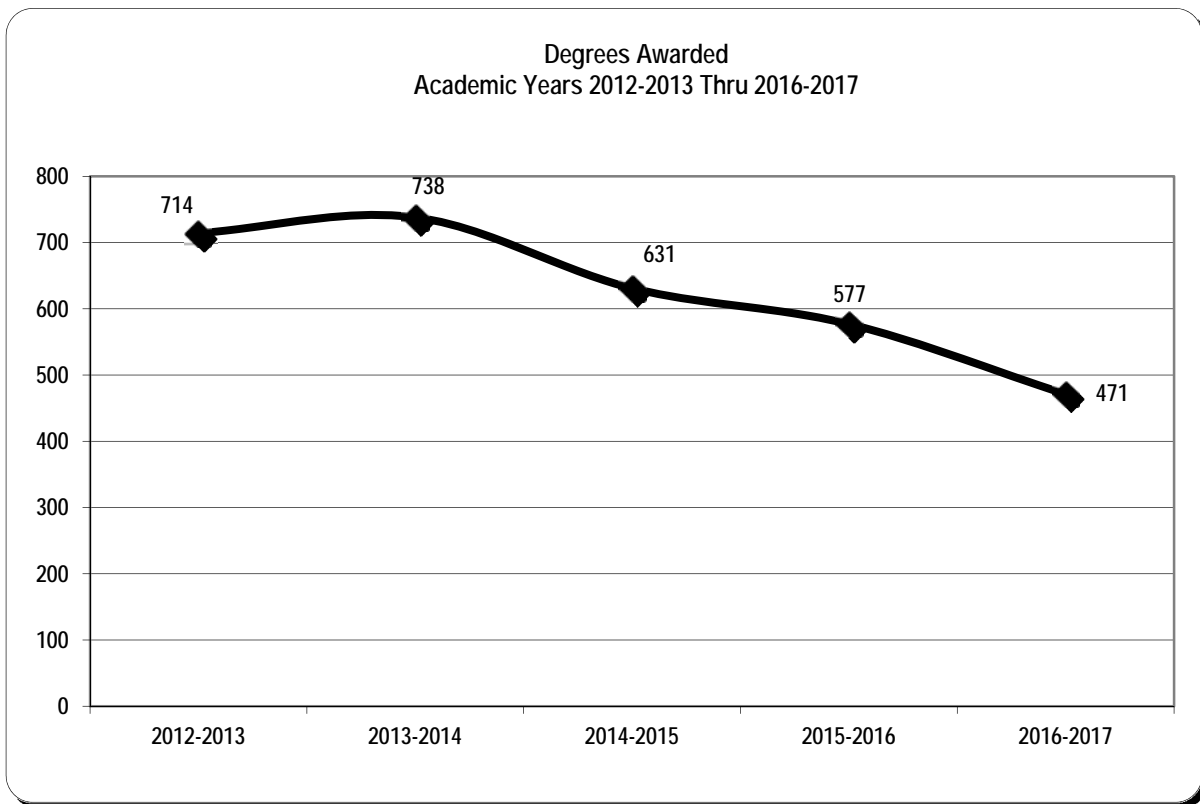

DEGREES AWARDED BY CATEGORY

	2012-2013	2013-2014	2014-2015	2015-2016	2016-2017
BACHELORS	546	567	486	427	357
MASTERS	125	112	101	124	97
POST MASTERS	1	0	0	N/A	N/A
SPECIALIST	18	40	14	10	10
DOCTORAL	24	19	30	16	7
TOTAL	714	738	631	577	471

Source: Completions File