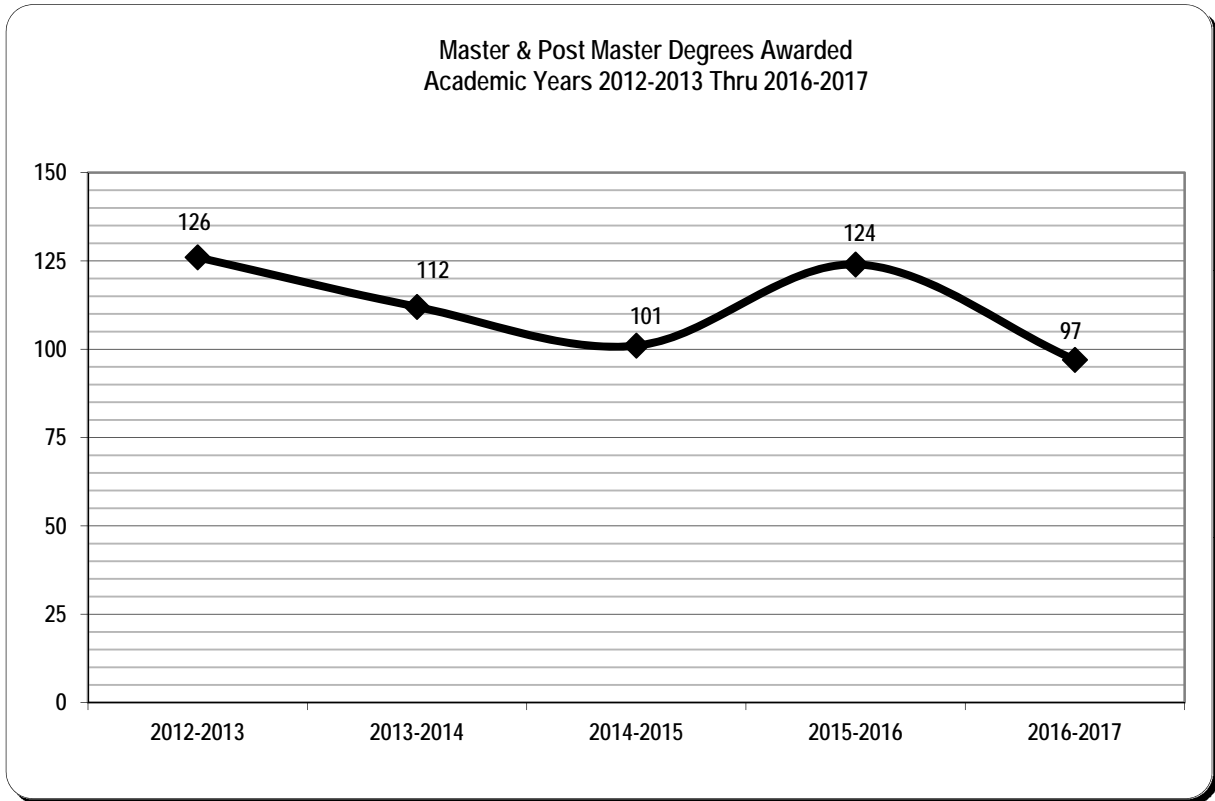

DEGREES AWARDED BY CATEGORY